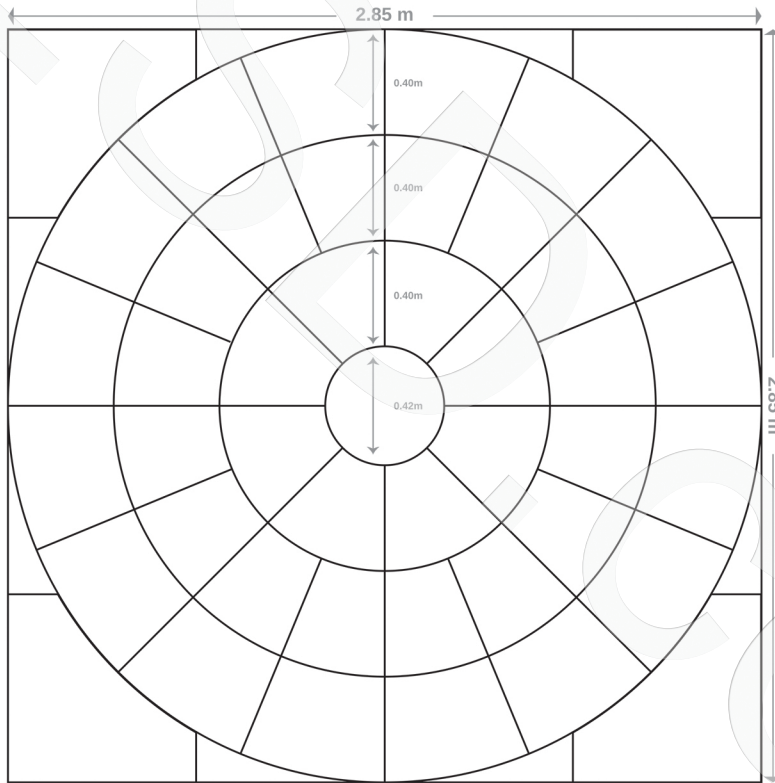

Small

**Landscaping
Supplies Direct**
LSD.co.uk

Medium

Large