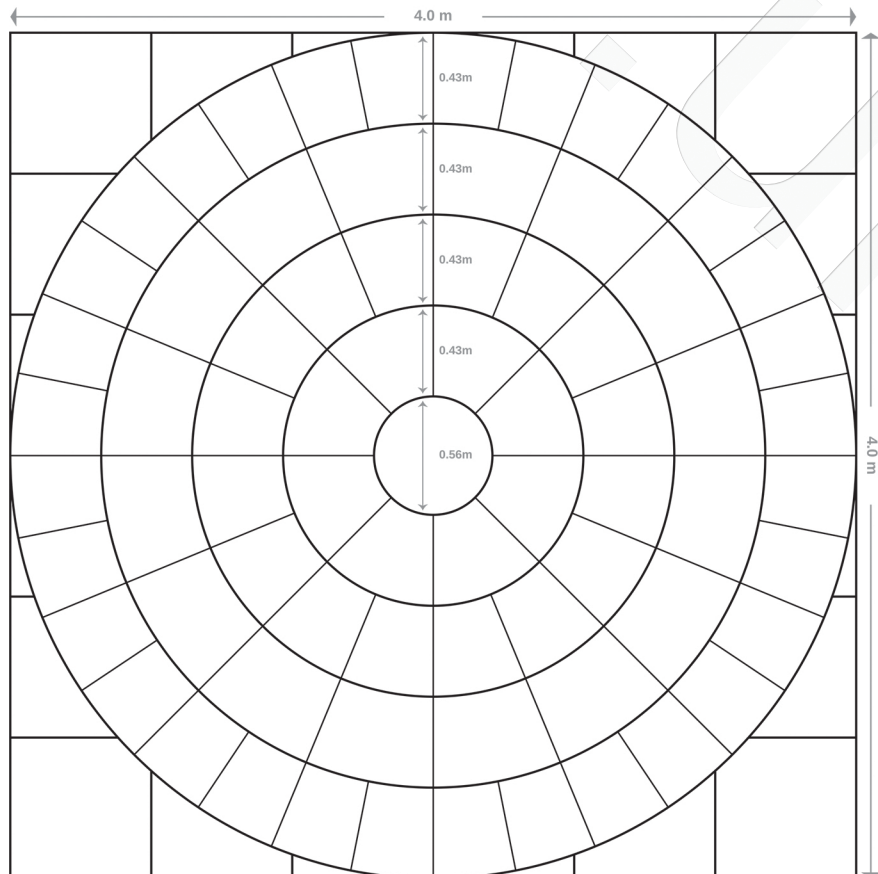

Small

**Landscaping
Supplies Direct**
LSD.co.uk

Medium

Large